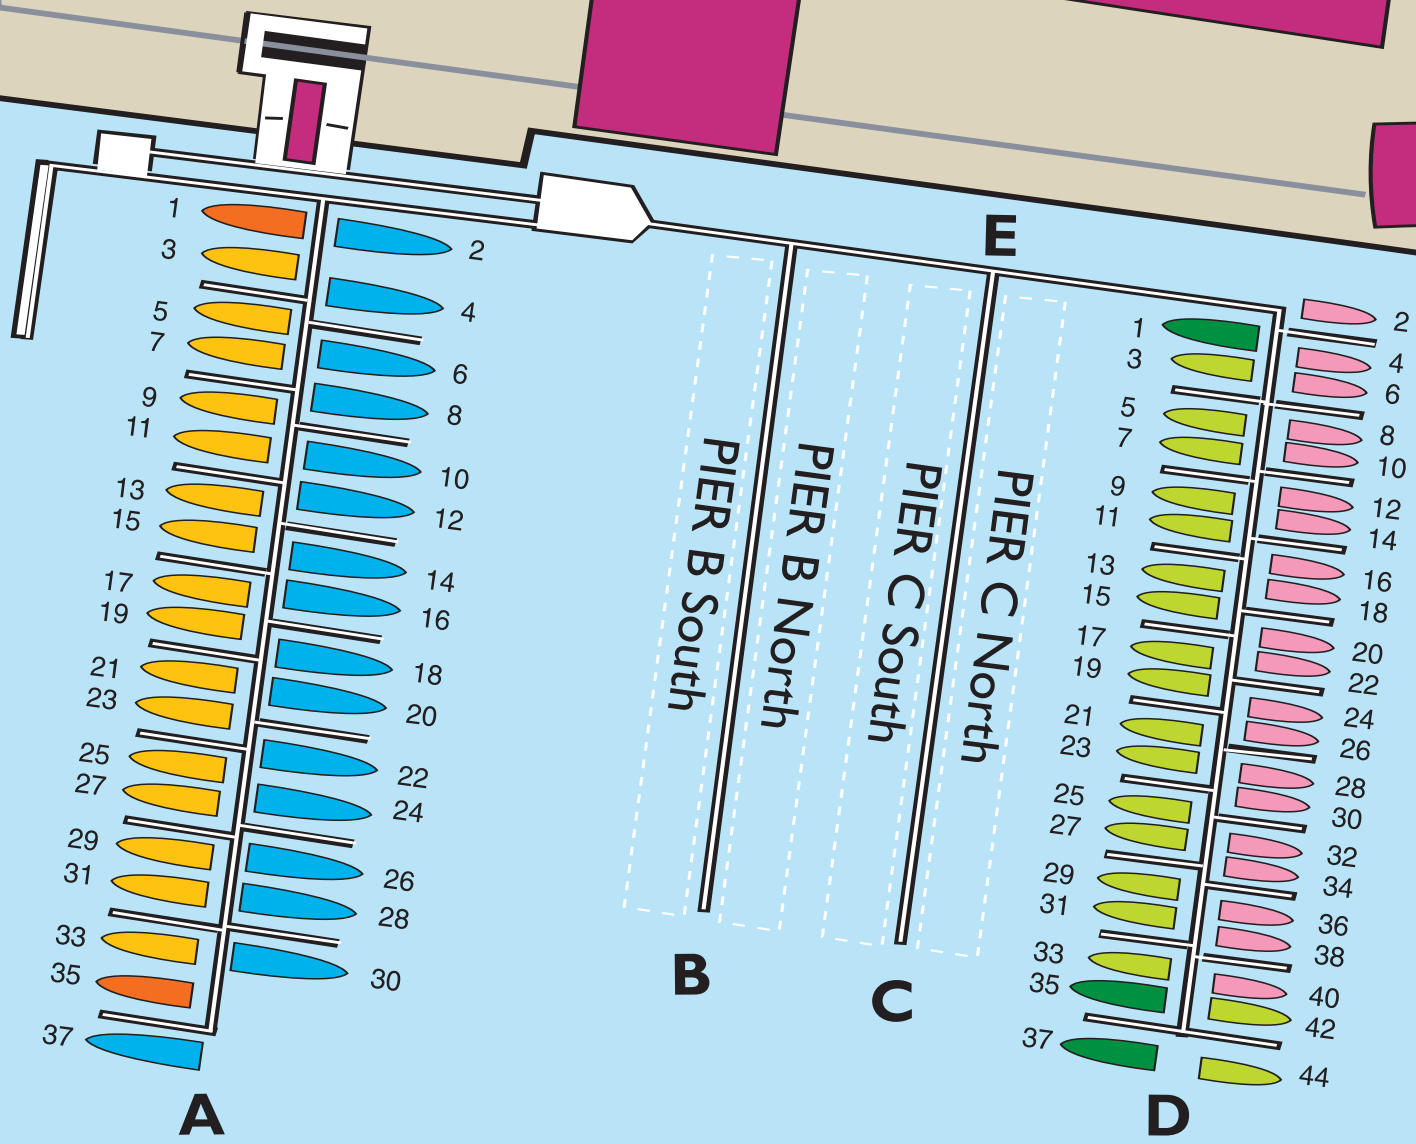

Water  
Taxi  
Berth

- 10.5 metres
- 12 metres
- 13 metres
- 15 metres
- 16 metres
- 18 metres

Royal Clarence  
Marina